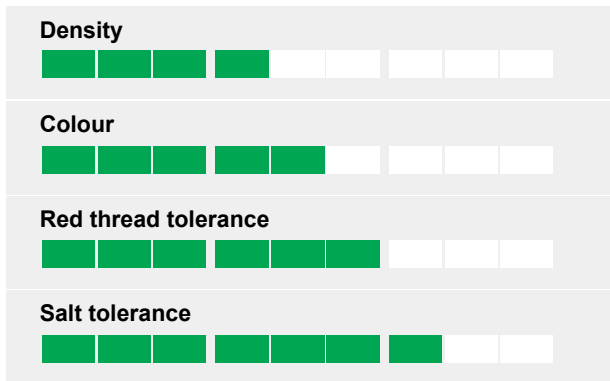

Strong creeping red fescue

Maximal Benefit!

- Medium green colour
- Very good disease resistance
- Stress tolerant
- Very nice overall appearance

Ratings

High stress tolerance

Highly stress tolerant variety with an intermediate ranking on RSM as well as on the STRI list.

The disease resistance of MAXIMA 1 is exceptionally good as the results from Bingly show. The figures from RSM underline the flexible use of MAXIMA 1.

It is as good in ornamental turf as in landscape. Thus this variety fits very well in different type of mixtures. You can rely on Maxima as the flexible variety.

Nice Appearance throughout the Whole Year

The general aspect of MAXIMA 1 is very stable over summer as well as in winter and rated good at BSA trials.